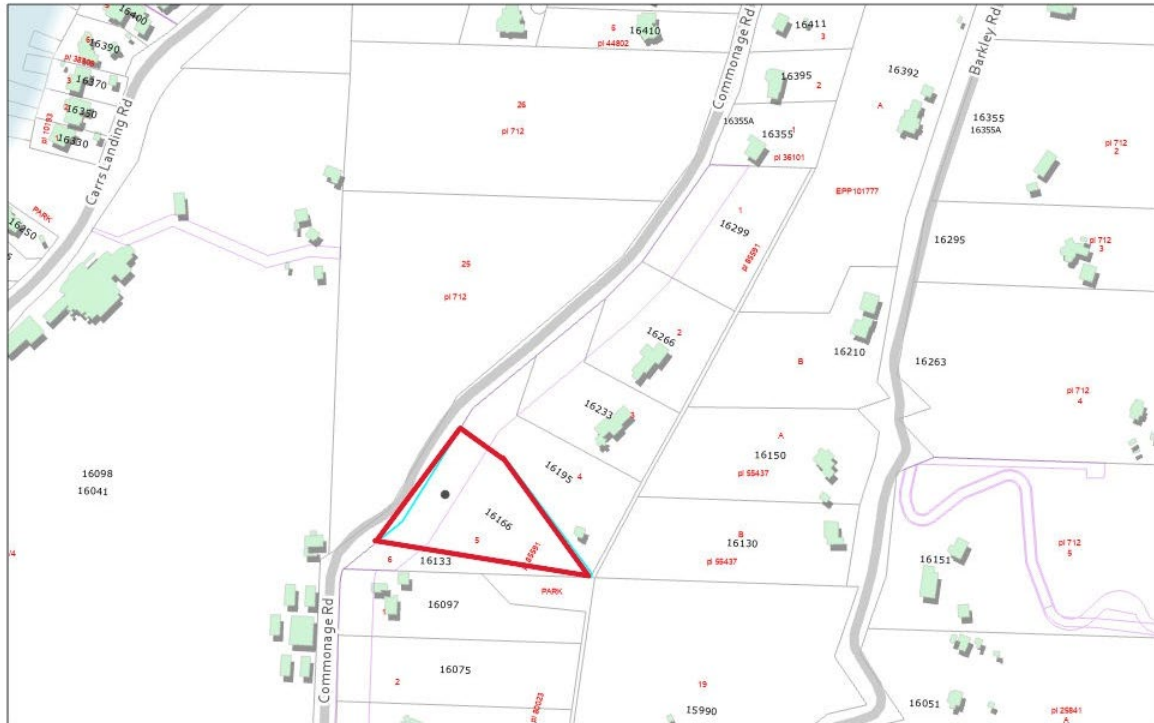

16166 Commonage Rd

2/14/2025, 10:30:03 AM

- Building
- Easements
- Lakes
- Subject Property
- Parcels
- Streets
- Lake Country Boundary
- Street