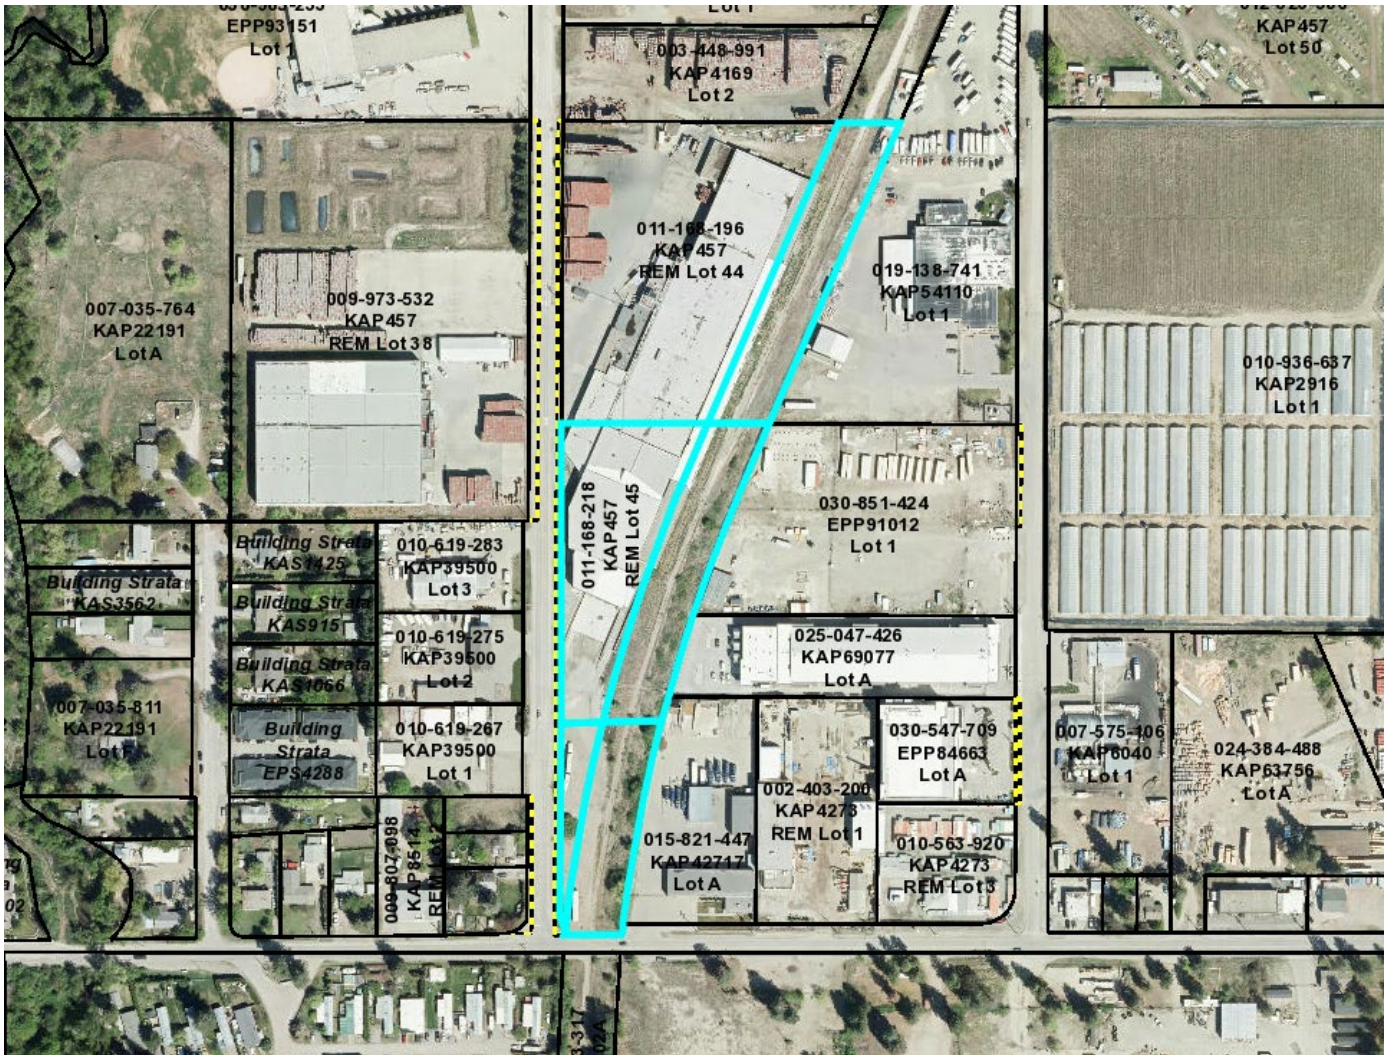

Attachment A
Subject Lands to be transferred

Subject Lands to be transferred from the City of Kelowna to the District of Lake Country Municipal Boundary outlined in blue and legally defined as:

1. THAT PART LOT 46 SHOWN ON PLAN 940F DISTRICT LOT 118 OSOYOOS DIVISION YALE DISTRICT PLAN 457 EXCEPT PLAN 36673 (PID 011-168-226)
2. THAT PART LOT 45 SHOWN ON PLAN 940F DISTRICT LOT 118 OSOYOOS DIVISION YALE DISTRICT PLAN 457 EXCEPT PLAN 36673 (PID 011-168-218)
3. THAT PART OF LOT 46 DISTRICT LOT 118 OSOYOOS DIVISION YALE DISTRICT PLAN 457 SHOWN IN RED ON PLAN 939F (PID 012-232-969)
4. THAT PART OF LOT 45 DISTRICT LOT 118 OSOYOOS DIVISION YALE DISTRICT PLAN 457 SHOWN IN RED ON PLAN 939F (PID 012-323-951)
5. THAT PART LOT 44 SHOWN IN BOLD OUTLINE ON PLAN 39249 DISTRICT LOT 118 OSOYOOS DIVISION YALE DISTRICT PLAN 457 (PID 011-914-475)