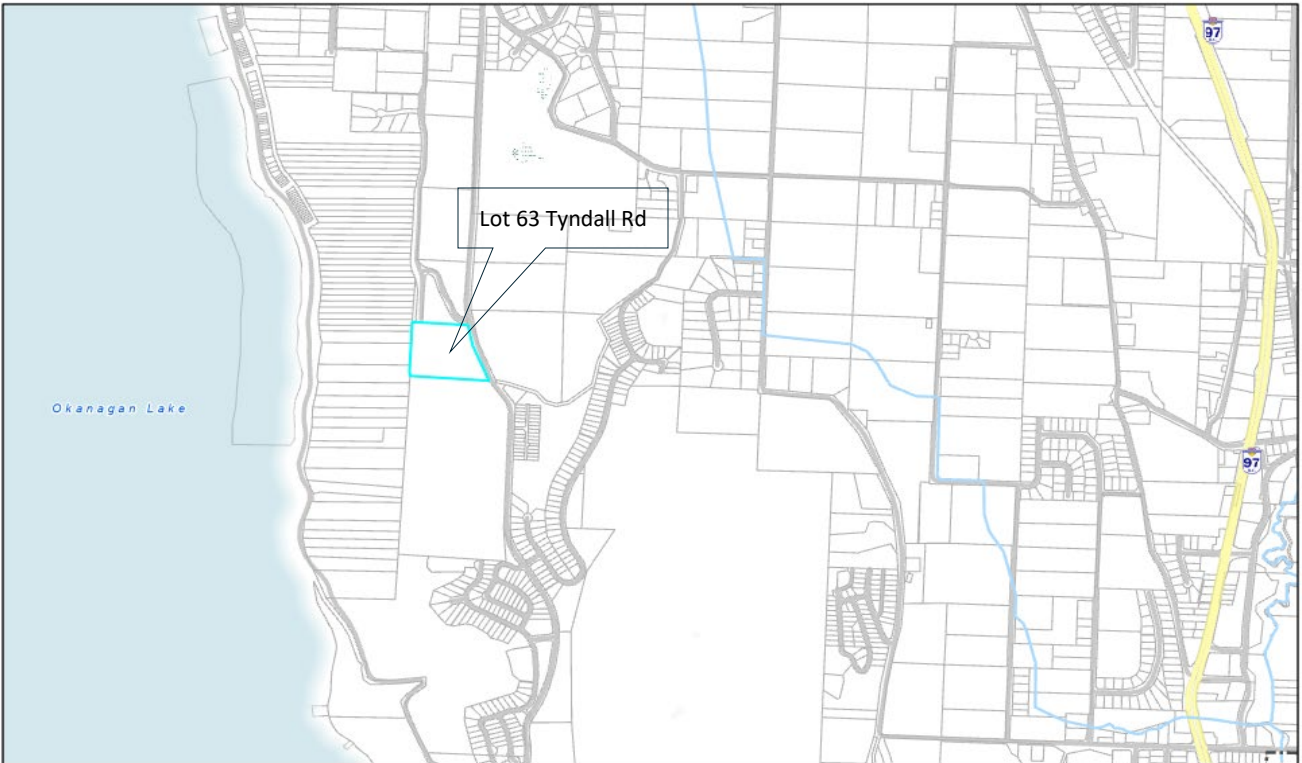

LOCATION MAP

District of Lake Country Map

12/23/2024, 4:14:04 PM

- Parcels
- Streets
- Wetlands
- Lakes
- Easements
- Street
- Streams
- Lake Country Boundary
- Highway
- Stream

ORTHOPHOTO

12/23/2024, 4:11:42 PM

- Parcels (On Ortho)
- Parcels
- Easements
- Streets
- Streets
- Wetlands
- Streams
- Lakes
- Lake Country Boundary

District of Lake Country Online Mapping System
District of Lake Country

Site Photos

View from Nighthawk Road (north)

View from the west side of the property

View from Tyndall Road (East)