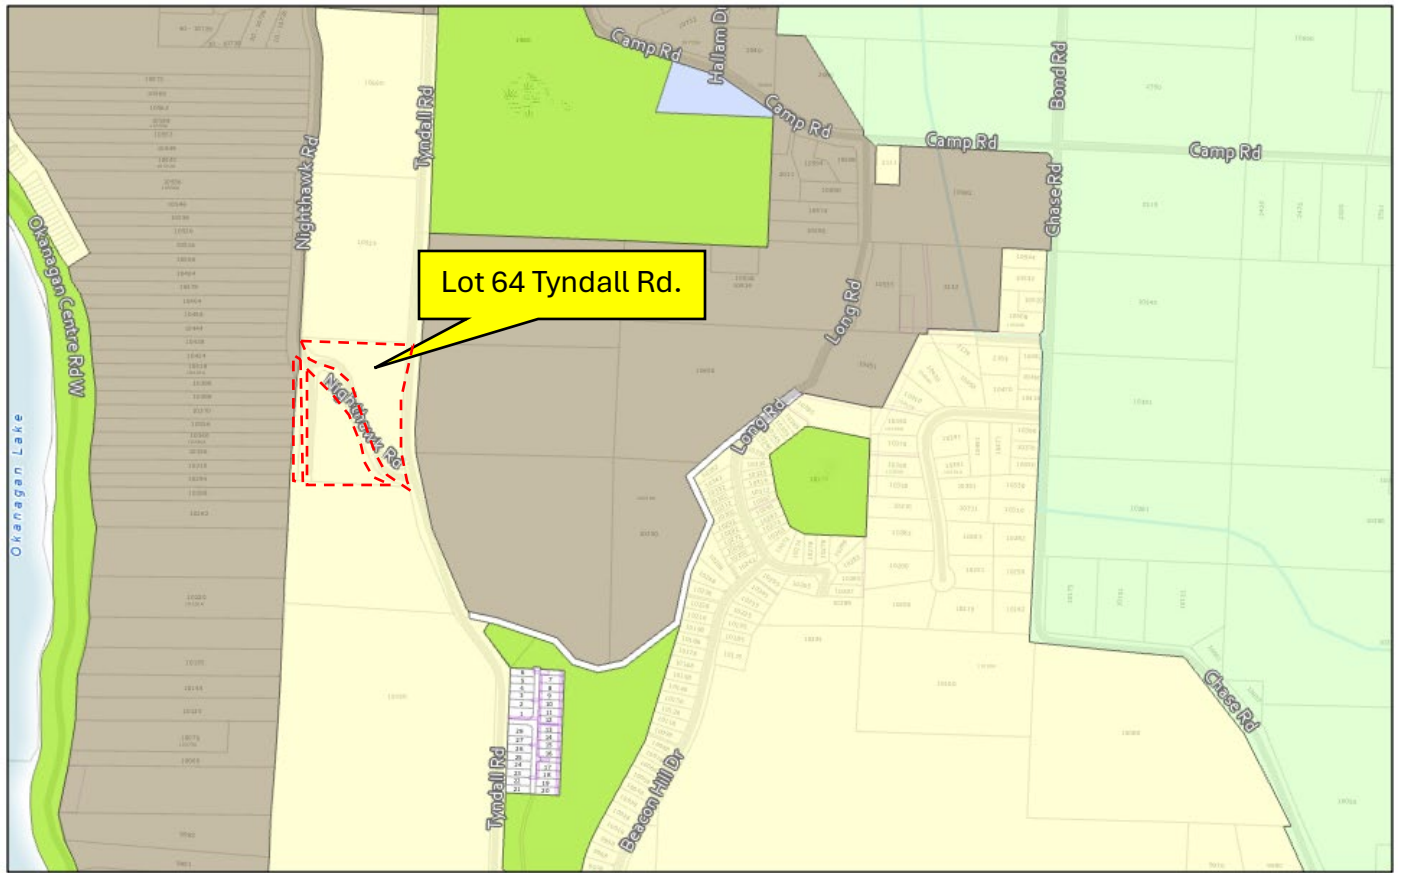

OCP Future Land Use Designation

District of Lake Country Map

1/15/2025, 10:10:17 AM

- |                                 |                           |          |                       |
|---------------------------------|---------------------------|----------|-----------------------|
| OCF Future Land Use Designation | Parkland and Conservation | Wetlands | Lakes                 |
| Agricultural                    | Rural Residential         | Streams  | Lake Country Boundary |
| Institutional                   | Urban Residential         | Stream   | Parcels               |

District of Lake Country Online Mapping System  
District of Lake Country