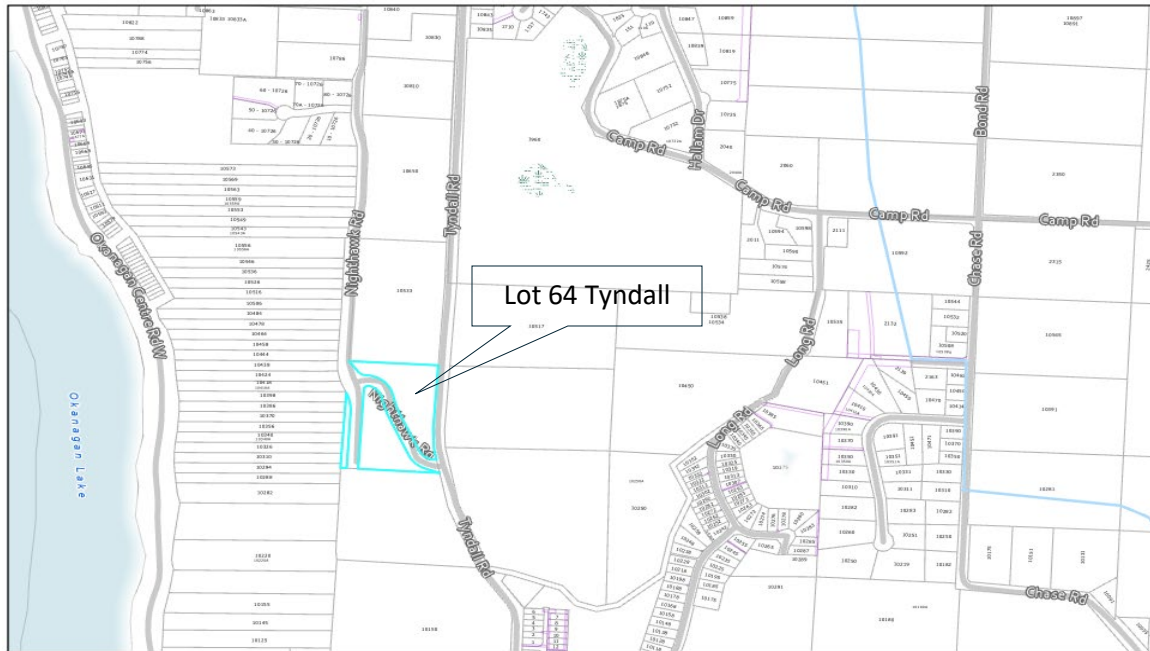

LOCATION MAP

12/17/2024, 12:43:00 PM

- Parcels
- Streets
- Streams
- Easements
- Wetlands
- Lakes