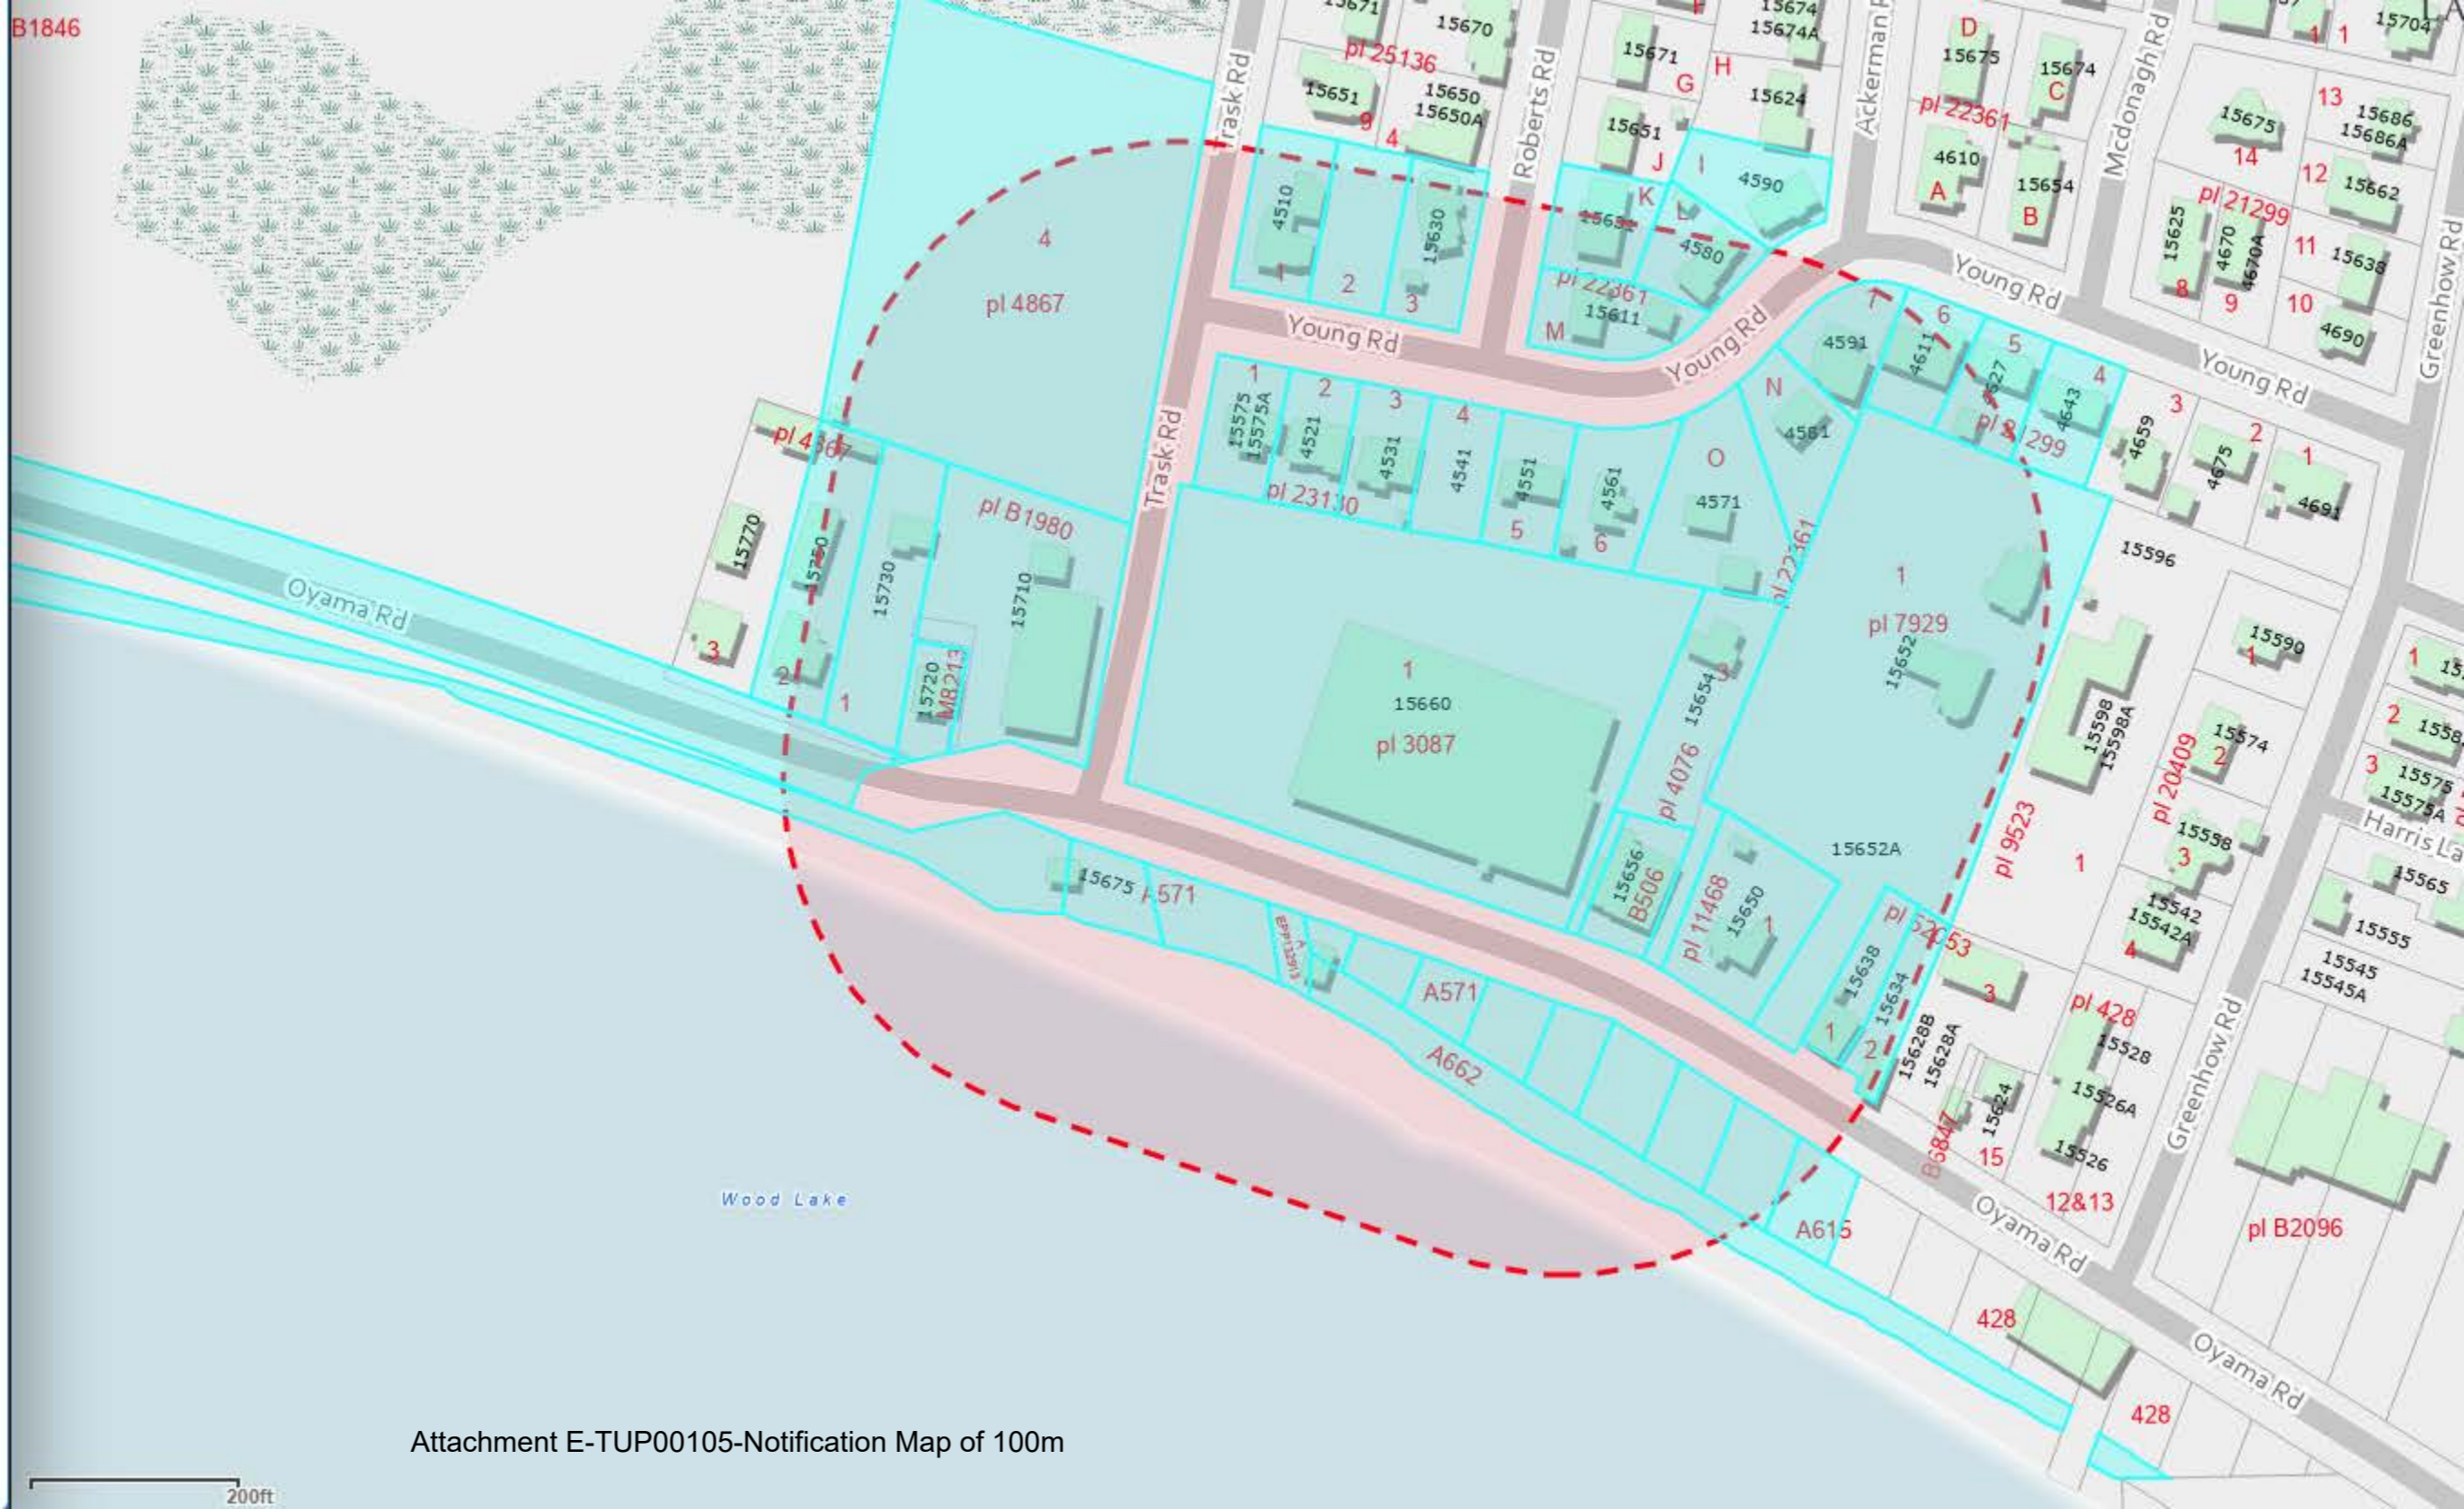

- Create new selection by polygon
- Refine selection by point
- Clear selection

Buffer selection by  metres

Send to Tempest

48 parcel(s) selected

Attachment E-TUP00105-Notification Map of 100m