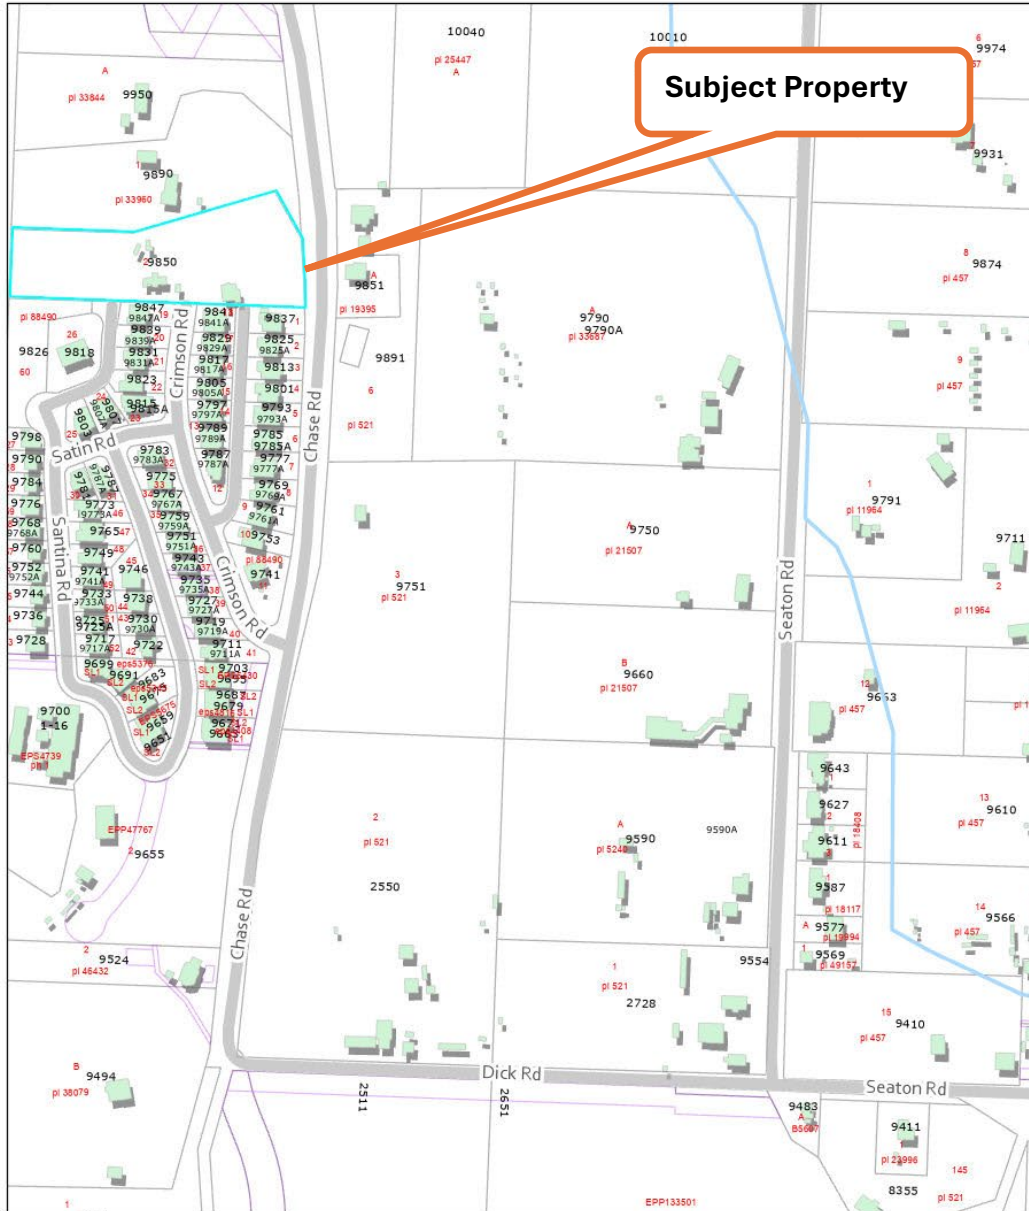

9850 Chase Rd.

10/15/2024, 1:31:24 PM

- Building
- Streets
- Parcels
- Street
- Easements
- Streams
- Lake Country Boundary

District of Lake Country Online Mapping System
District of Lake Country