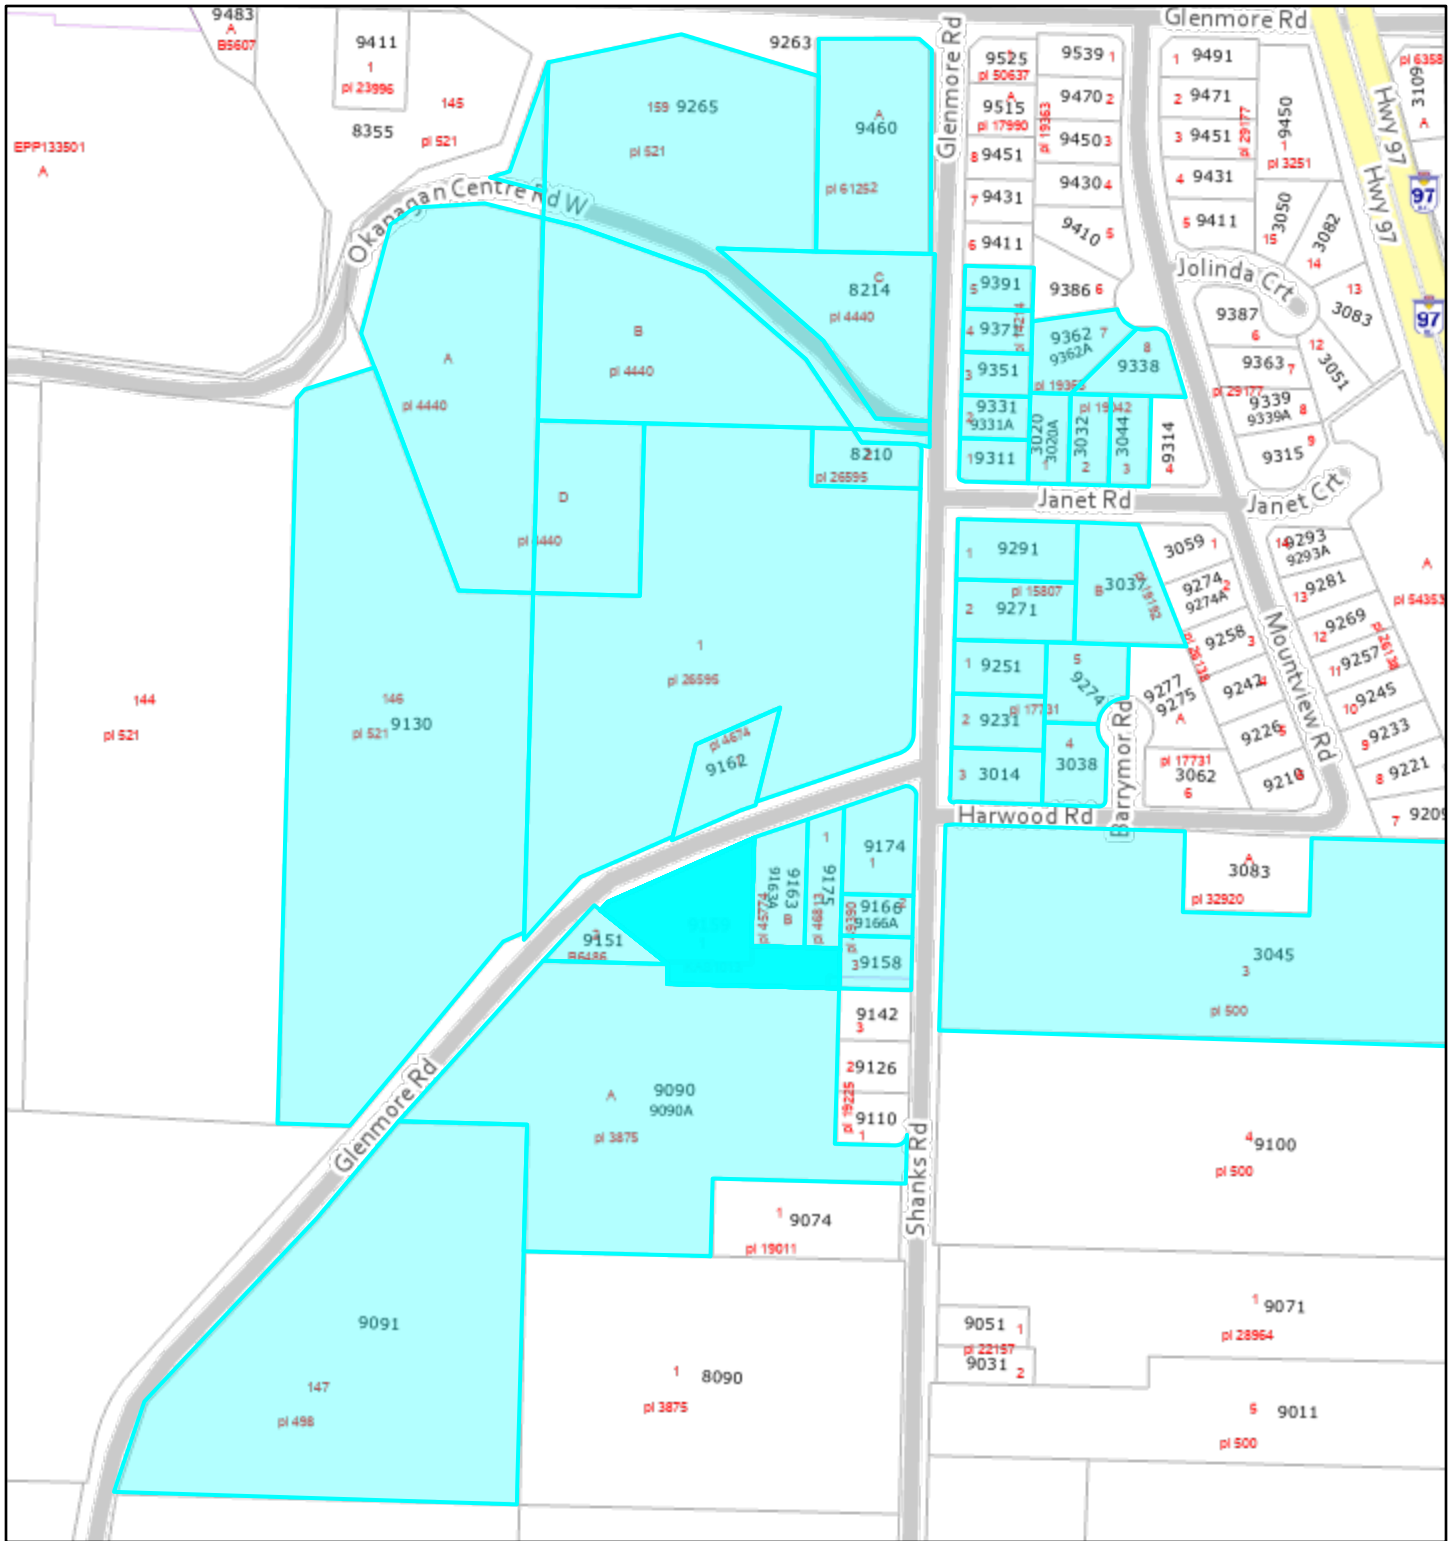

# District of Lake Country Map - 100 m

8/20/2024, 10:51:23 AM

1:4,000

- Parcels
- Highway
- Easments
- Lake Country Boundary

Streets

- Street