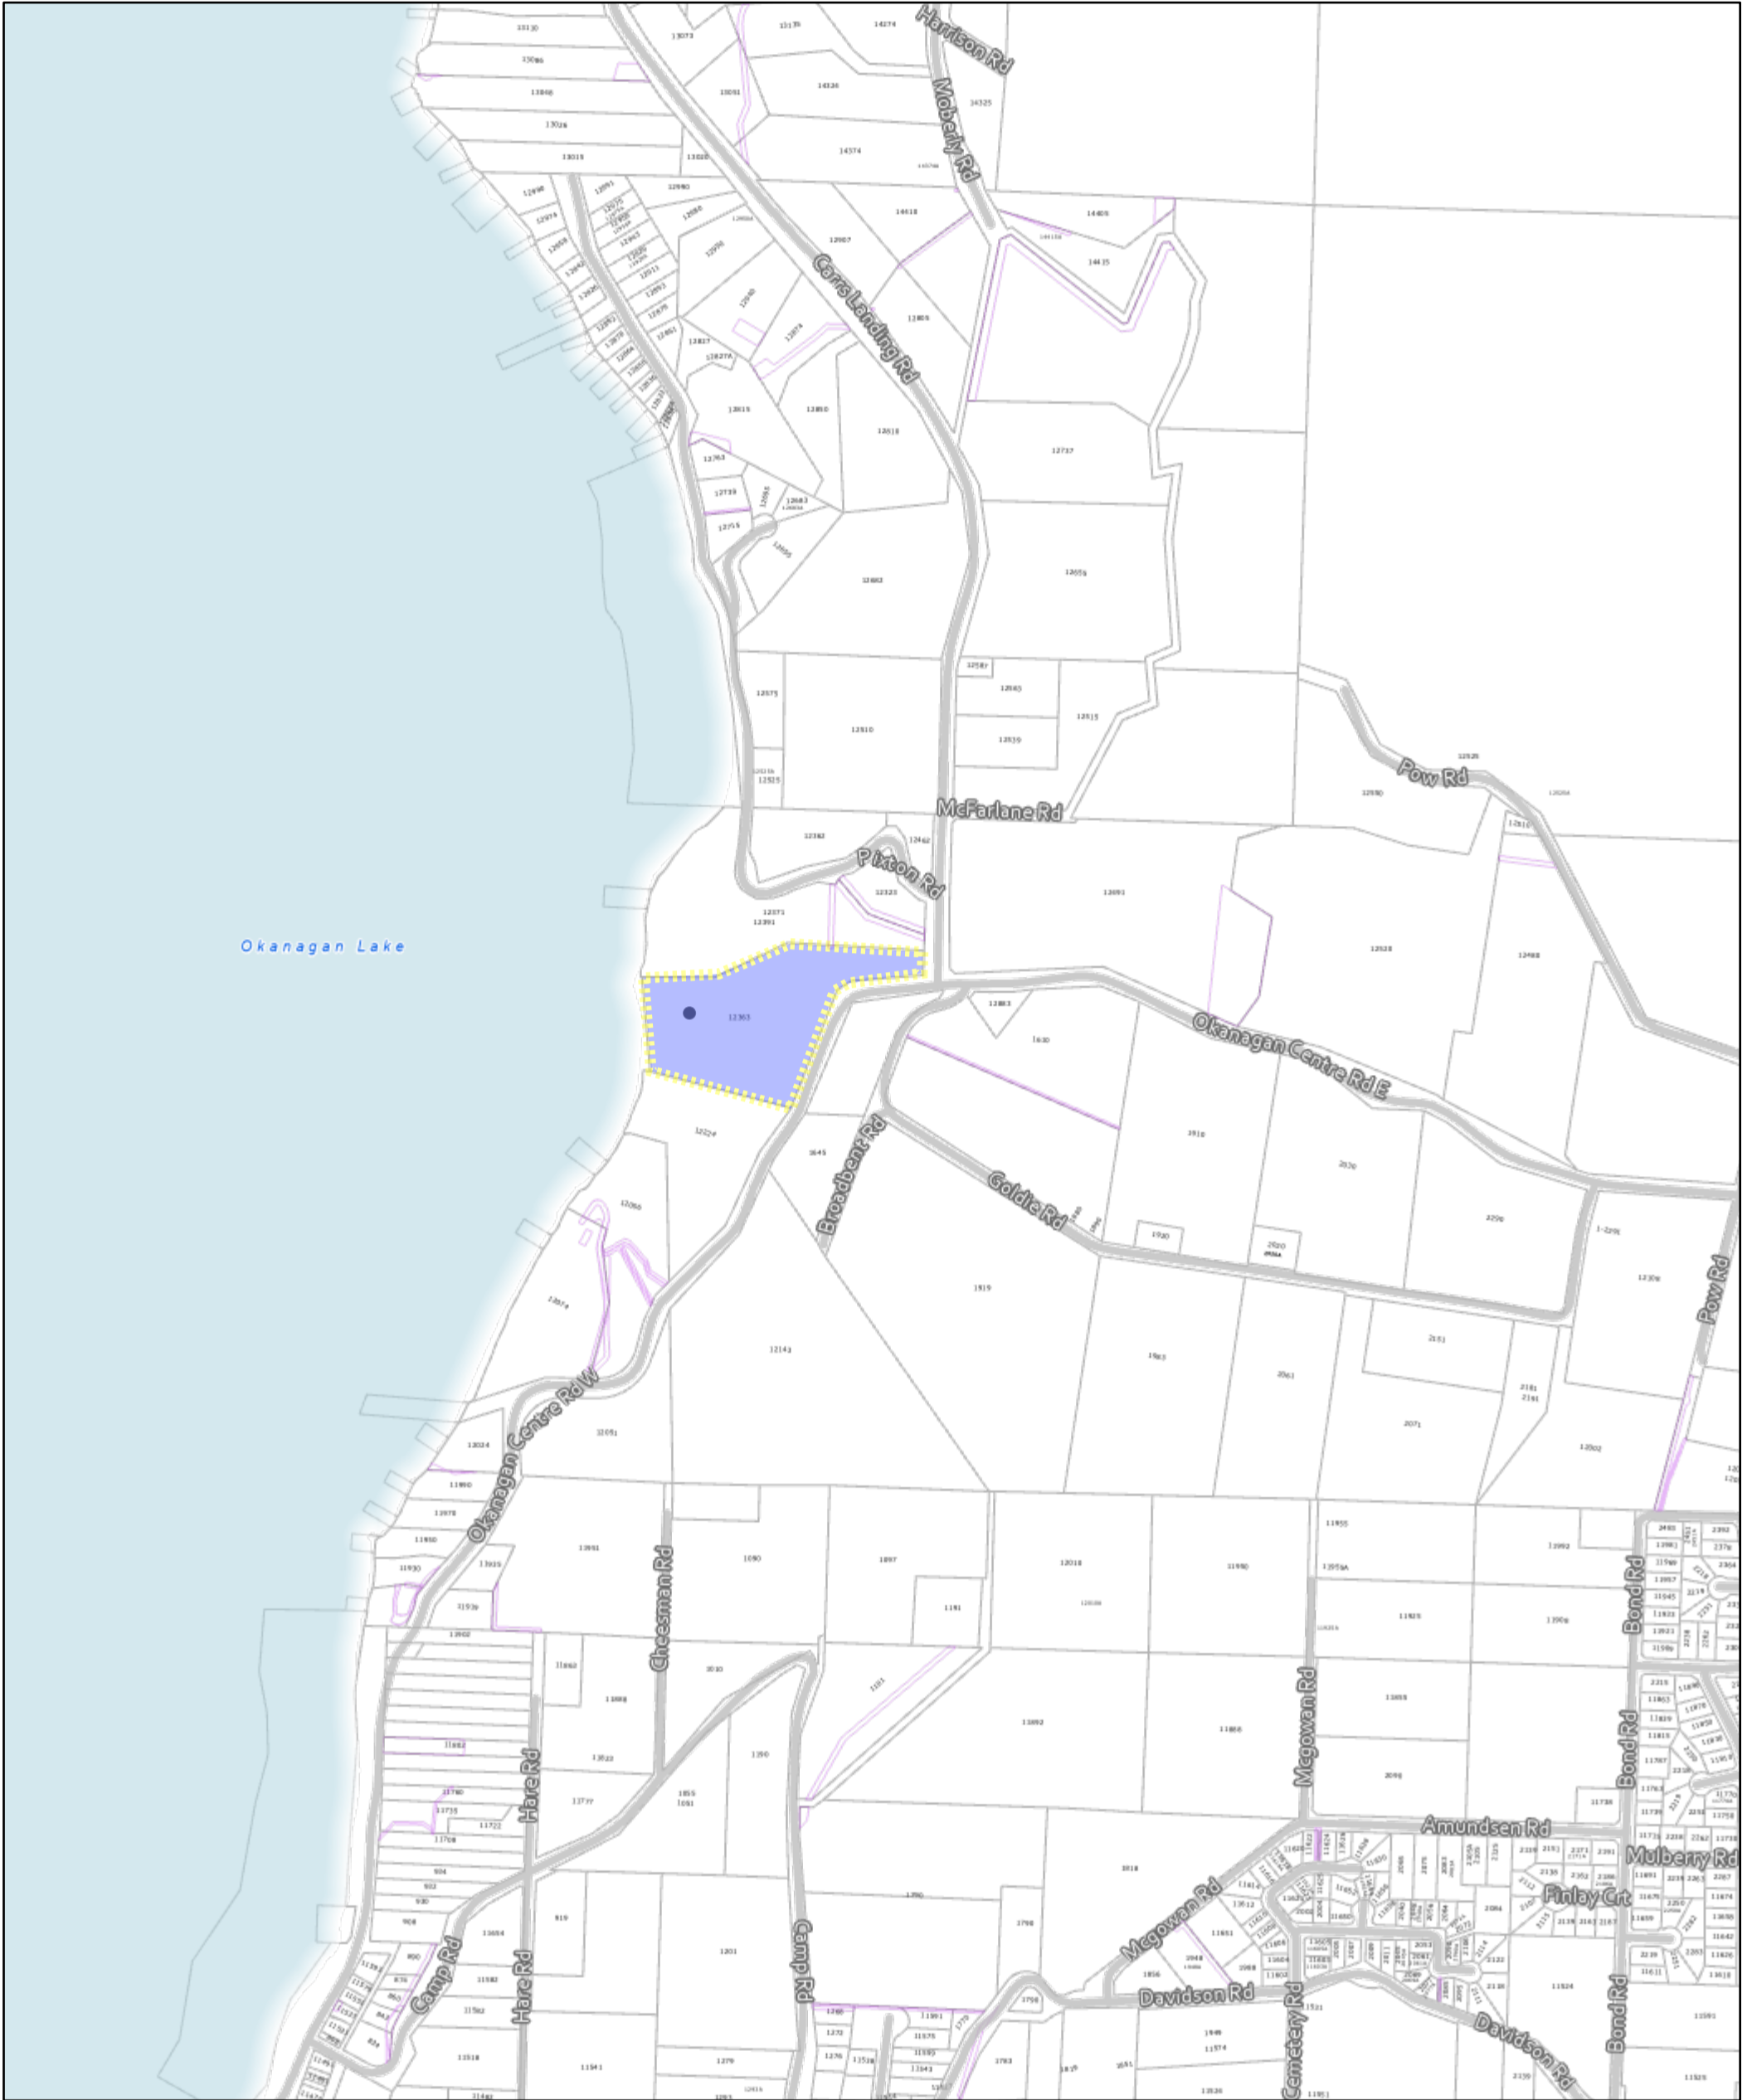

# District of Lake Country Map

10/30/2025, 12:22:01 PM

- Parcels
- Lake Country Boundary
- Streets
- Lane
- Easements
- Lakes

1:8,000