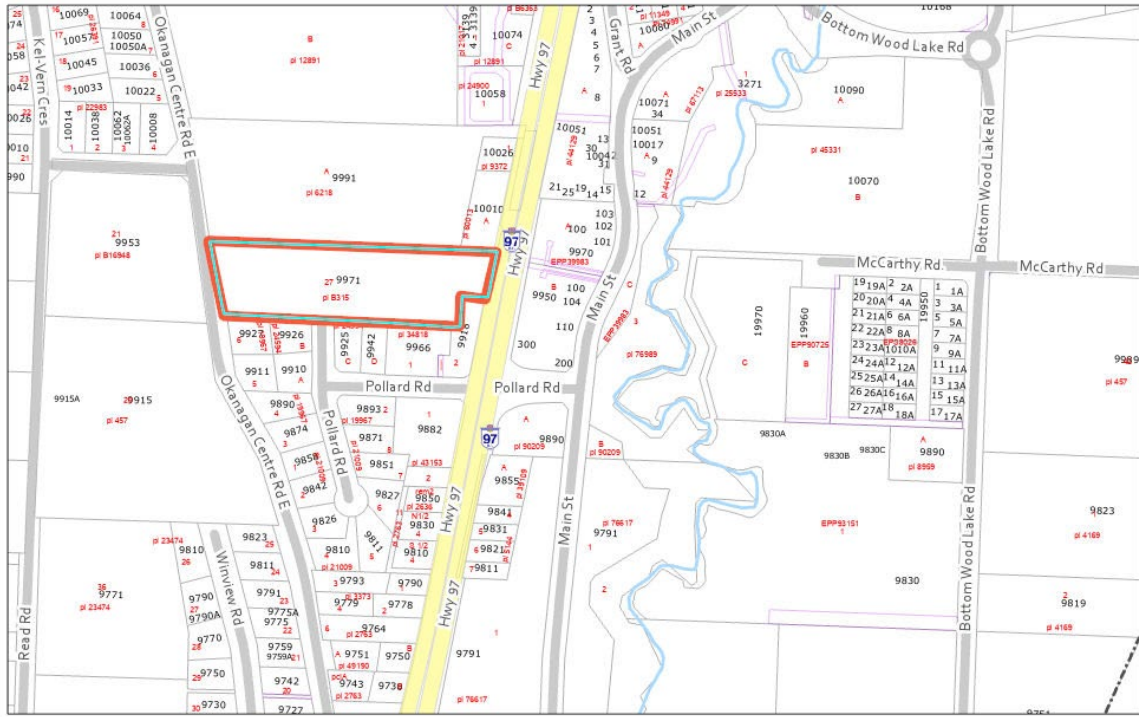

Location Map

8/28/2025, 2:34:18 PM

- Override 1
- Streets
- Streams
- Parcels
- Highway
- Lake Country Boundary
- Easments