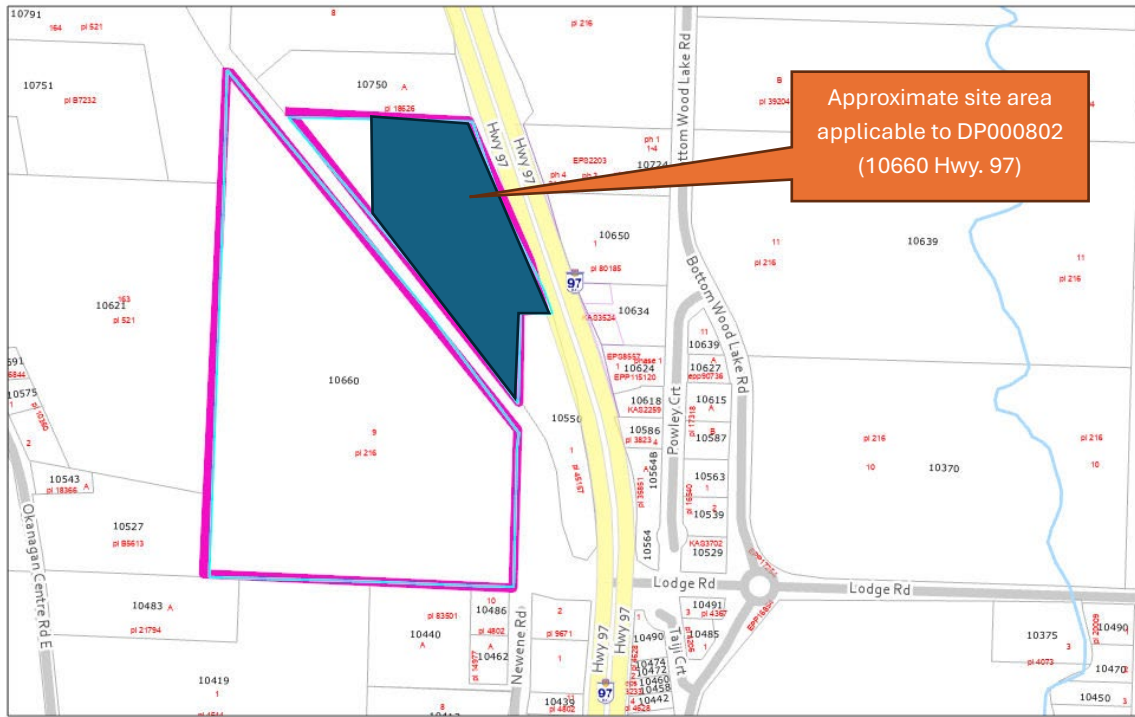

Site Location

Approximate site area applicable to DP000802 (10660 Hwy. 97)

9/17/2025, 6:13:30 PM

- Override 1
- Streets
- Streams
- Parcels
- Street
- Stream
- Easments
- Highway
- Lake Country Boundary