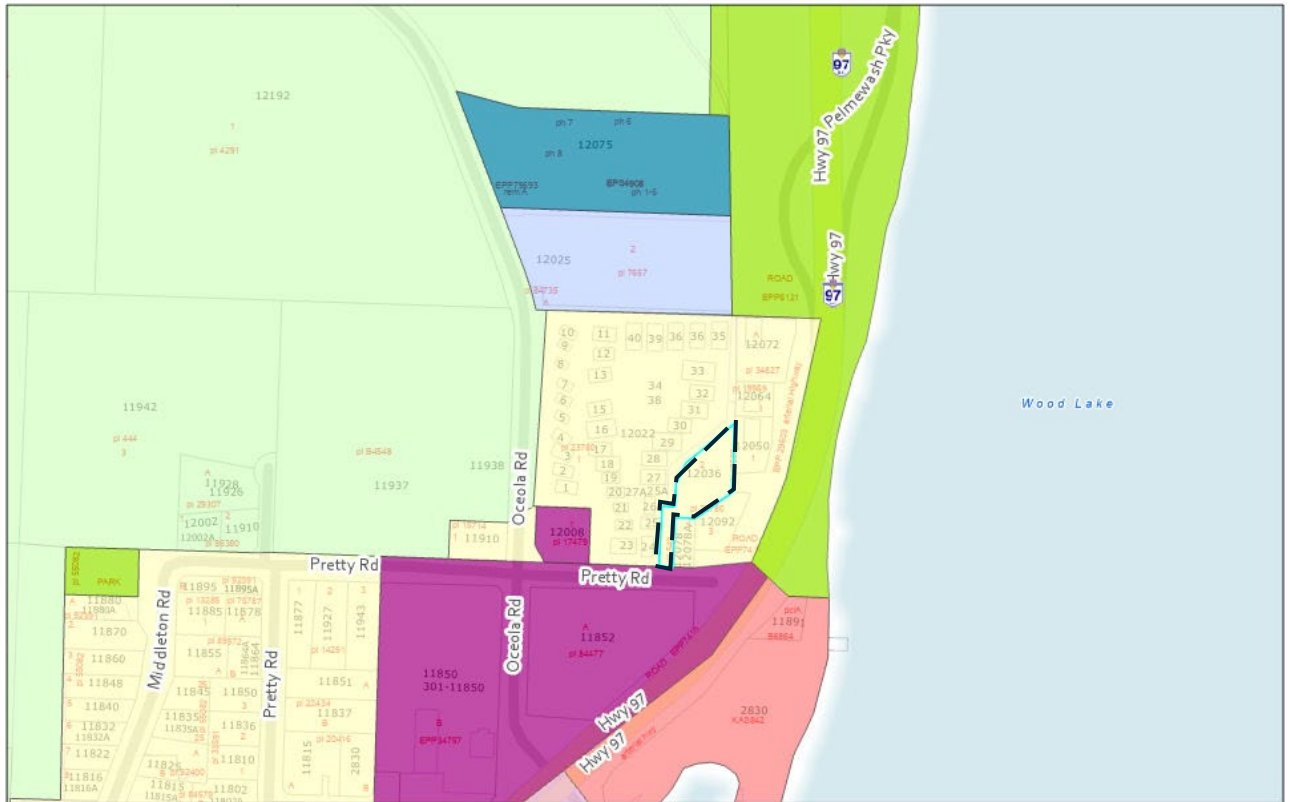

Map 1: Location

Location Map: 12036 Pretty Rd.

Map 2: Land Use

Land Use

8/18/2025, 10:39:58 AM

OCP Future Land Use Designation	Institutional	Service Commercial	Lake Country Boundary
Agricultural	Mixed Use Commercial	Tourist Commercial	Parcels
Highway Commercial	Parkland and Conservation	Urban Residential	Easements

Map 3: Zoning